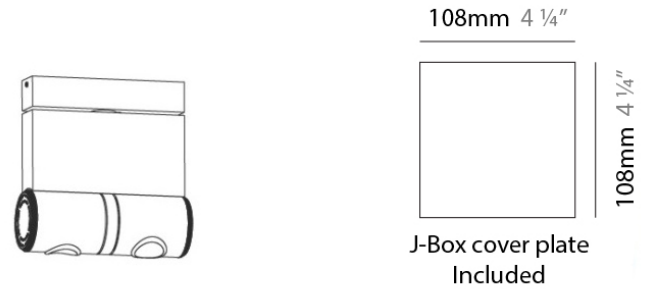

D92166

PROJECT	
TYPE	
NOTES	
QUANTITY	
DATE	

GENERAL

Series: Robotic
Brand: Milan
Division: Design
Mounting Type: Surface
Mounting Location: Ceiling
Subcategory: Spots

PHYSICAL

Shape: Rectangle
Diameter (mm): 60
Diameter (in): 2 3/8
Length (mm): 138
Length (in): 5 7/16
Width (mm): 80
Width (in): 3 1/8
Height (mm): 144
Height (in): 5 11/16
Light Distribution: Adjustable / Direct
Weight (kg): 1.8
Weight (lbs): 4
Fixture Finish: WHI
Fixture Material: Metal

ELECTRICAL

Number of Lamps: 2
Lamp Type: LED
Total Output Wattage (W): 13.2
Max. Wattage Per Lamp (W): 6.6
Dimming: Non-Dimmable
Driver Included: Yes
Driver Location: External
Driver Type: Constant Current
Driver Class: Class 2
Input Voltage (V): 120
Lamp Voltage (V): 120
Constant Current (MA): 2 x 175
Upon Request: Dimmable option available with remote driver upon request

LED

Number of LEDs: 2
Color Temperature (°K): 2700
Max. Delivered Lumen (lm): 2 x 431.54
Nominal Lumen (lm): 2 x 800
CRI: >80 CRI

OPTICAL

Adjustability: Tilting and rotating

RATINGS AND CERTIFICATIONS

Certified By: CSA Certified to UL and CSA Standards
IP rating: IP20