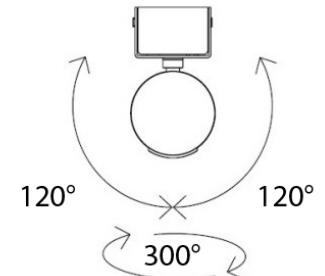

#### PHYSICAL

Shape: Cylinder  
 Length (mm): 90  
 Length (in): 3 9/16  
 Width (mm): 50  
 Width (in): 1 15/16  
 Height (mm): 90  
 Height (in): 3 9/16  
 Light Distribution: Adjustable / Direct  
 Weight (kg): 1.8  
 Weight (lbs): 4  
 Fixture Finish: WHI  
 Fixture Material: Metal

#### RATINGS AND CERTIFICATIONS

Certified By: CSA Certified to UL and CSA Standards  
 IP rating: IP20

108mm 4 1/4"

108mm 4 1/4"

J-Box cover plate  
Included

90mm 3 9/16"

90mm 3 9/16"

50mm 1 15/16"

#### PHYSICAL

Shape: Rectangle  
 Diameter (mm): 60  
 Diameter (in): 2 3/8  
 Length (mm): 138  
 Length (in): 5 7/16  
 Width (mm): 80  
 Width (in): 3 1/8  
 Height (mm): 144  
 Height (in): 5 11/16  
 Light Distribution: Adjustable / Direct  
 Weight (kg): 1.8  
 Weight (lbs): 4  
 Fixture Finish: WHI  
 Fixture Material: Metal

#### PHYSICAL

Shape: Cylinder  
 Diameter (mm): 50  
 Diameter (in): 1 15/16  
 Length (mm): 138  
 Length (in): 5 7/16  
 Height (mm): 116  
 Height (in): 4 9/16  
 Extension (mm): 115  
 Extension (in): 4 1/2  
 Light Distribution: Adjustable / Direct  
 Weight (kg): 1.8  
 Weight (lbs): 4  
 Fixture Finish: WHI  
 Fixture Material: Metal