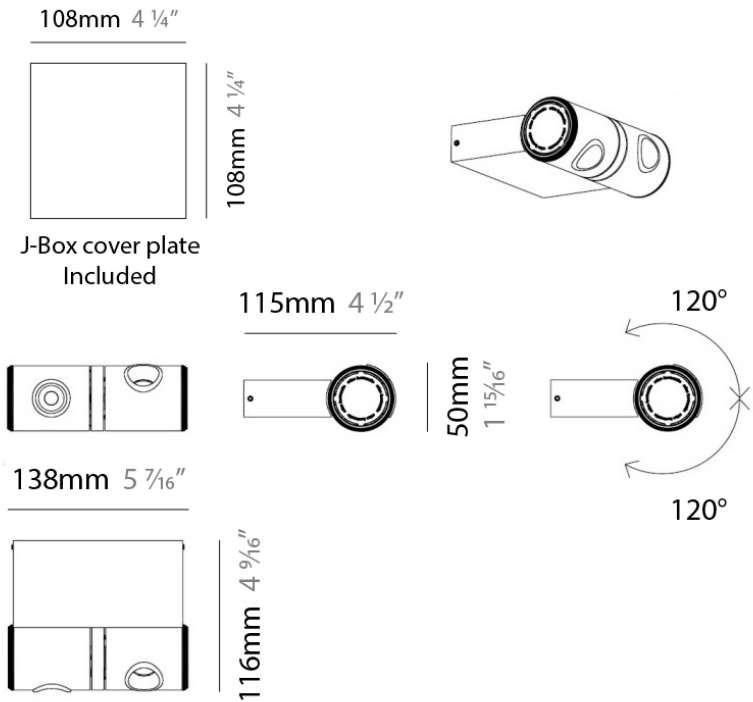

ROBOTIC SURFACE

D93202

PROJECT	
TYPE	
NOTES	
QUANTITY	
DATE	

GENERAL

Series: Robotic
Brand: Milan
Division: Design
Mounting Type: Surface
Mounting Location: Wall
Subcategory: Uplight

PHYSICAL

Shape: Cylinder
Diameter (mm): 50
Diameter (in): 1 15/16
Length (mm): 138
Length (in): 5 7/16
Height (mm): 116
Height (in): 4 9/16
Extension (mm): 115
Extension (in): 4 1/2
Light Distribution: Adjustable / Direct
Weight (kg): 1.8
Weight (lbs): 4
Fixture Finish: WHI
Fixture Material: Metal

ELECTRICAL

Number of Lamps: 2
Lamp Type: LED
Total Output Wattage (W): 13.2
Max. Wattage Per Lamp (W): 6.6
Dimming: Non-Dimmable
Driver Included: Yes
Driver Location: Integrated
Driver Type: Constant Current
Driver Class: Class 2
Input Voltage (V): 120
Constant Current (MA): 500 [2 x 250 parallel wiring]
Upon Request: Dimmable option available with remote driver upon request

LED

Number of LEDs: 2
Color Temperature (°K): 3000
Max. Delivered Lumen (lm): 2 x 800
CRI: >80 CRI

OPTICAL

Optic°: 47

RATINGS AND CERTIFICATIONS

Certified By: CSA Certified to UL and CSA Standards
IP rating: IP20