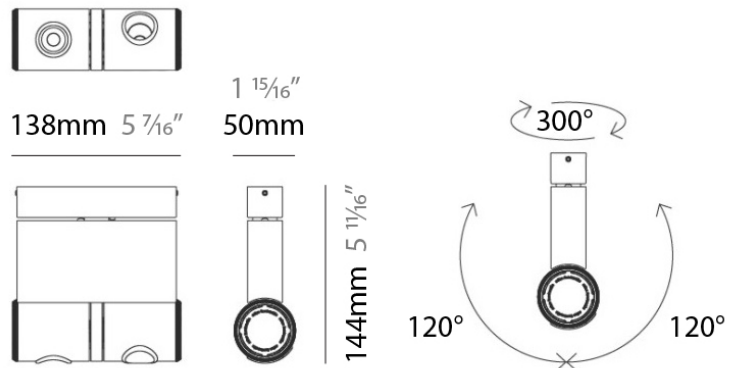

D92166

PROJECT	
TYPE	
NOTES	
QUANTITY	
DATE	

GENERAL

Series: Robotic
Brand: Milan
Division: Design
Mounting Type: Surface
Mounting Location: Ceiling
Subcategory: Spots

PHYSICAL

Shape: Rectangle
Diameter (mm): 60
Diameter (in): 2 3/8
Length (mm): 138
Length (in): 5 7/16
Width (mm): 80
Width (in): 3 1/8
Height (mm): 144
Height (in): 5 11/16
Light Distribution: Adjustable / Direct
Weight (kg): 1.8
Weight (lbs): 4
Fixture Finish: WHI
Fixture Material: Metal

ELECTRICAL

Number of Lamps: 2
Lamp Type: LED
Total Output Wattage (W): 13.2
Max. Wattage Per Lamp (W): 6.6
Dimming: Non-Dimmable
Driver Included: Yes
Driver Location: External
Driver Type: Constant Current
Driver Class: Class 2
Input Voltage (V): 120
Lamp Voltage (V): 120
Constant Current (MA): 2 x 175
Upon Request: Dimmable option available with remote driver upon request

LED

Number of LEDs: 2
Color Temperature (°K): 2700
Max. Delivered Lumen (lm): 2 x 431.54
Nominal Lumen (lm): 2 x 800
CRI: >80 CRI

OPTICAL

Adjustability: Tilting and rotating

RATINGS AND CERTIFICATIONS

Certified By: CSA Certified to UL and CSA Standards
IP rating: IP20